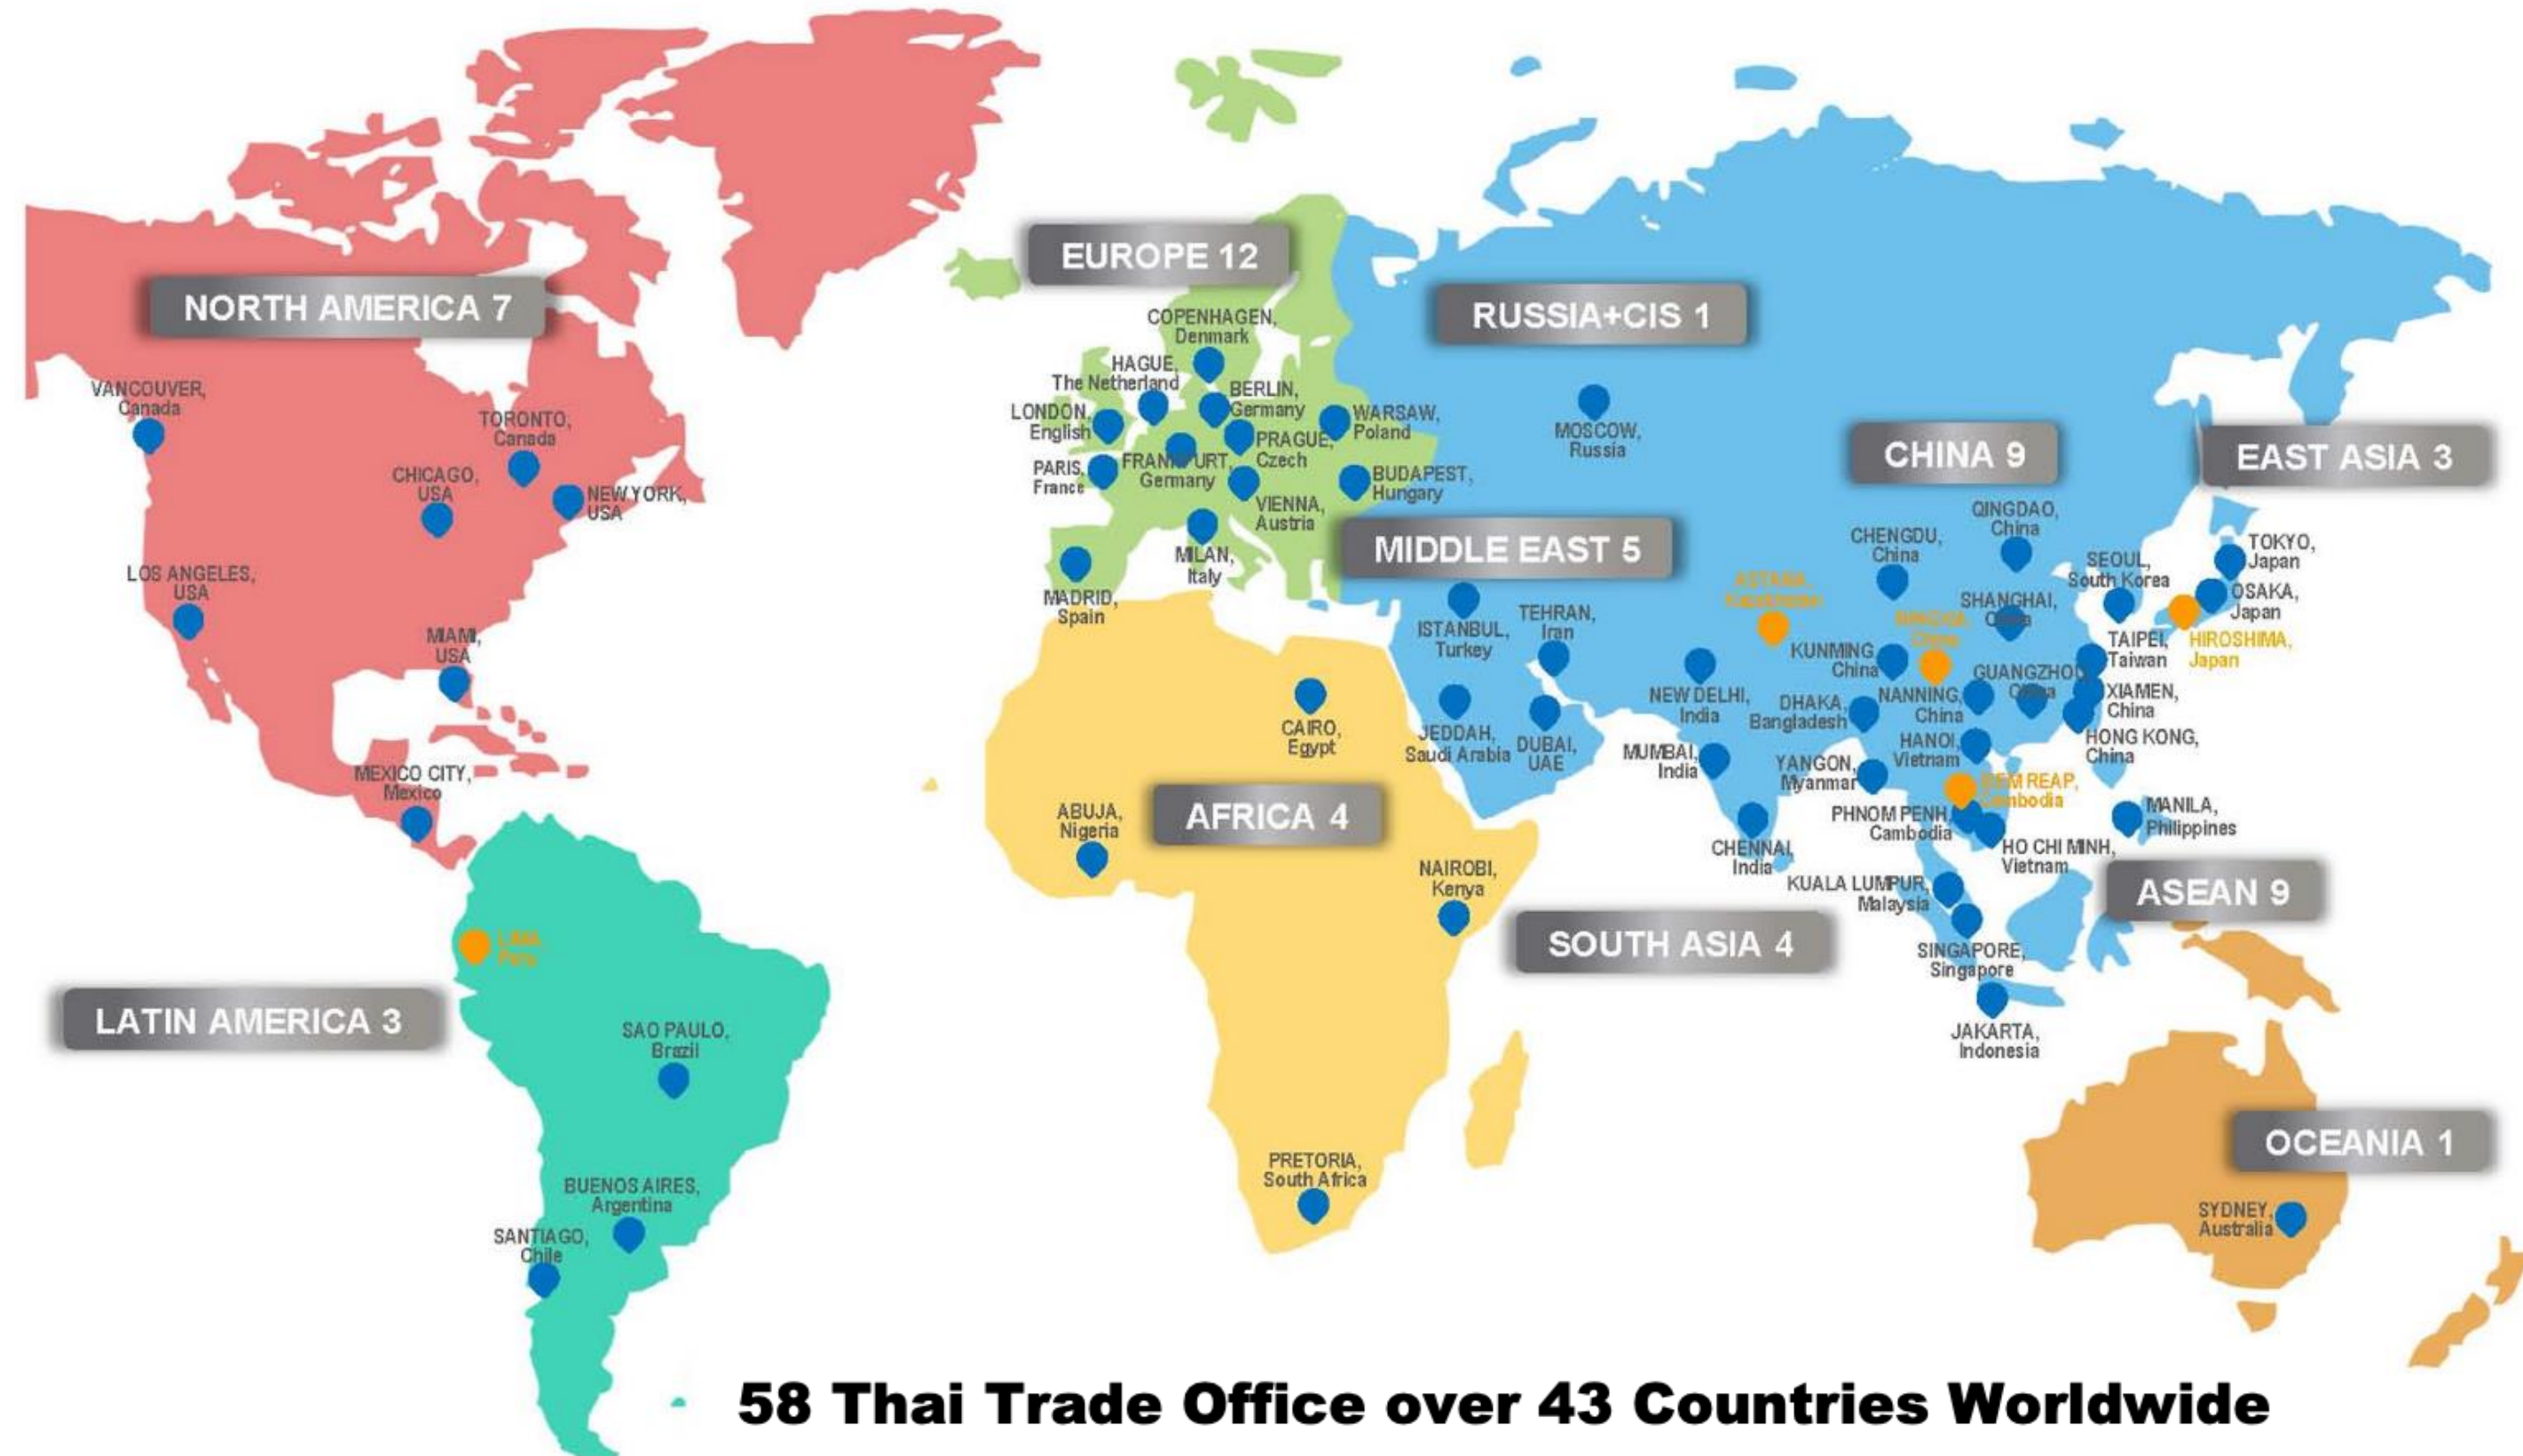

06

THAI SELECT CERTIFICATION

DEPARTMENT OF INTERNATIONAL TRADE PROMOTION (DITP)

Ministry of Commerce, Royal Thai Government

VISION

To position Thailand's trade competitiveness among the top countries in Asia by 2027

DITP Overseas = Thai Trade Centers (TTCs)

58 Thai Trade Office over 43 Countries Worldwide
5 Trade Representatives

THAI TRADE CENTER OFFICES IN THE U.S.

How TTCs can assist you

The Department of International Trade Promotion (DITP) is a government agency that assists international buyers in various aspects through our extensive global network.

VENUE: Queen Sirikit National Convention Center

TRADE: FEB 21 - 23 | PUBLIC: FEB 21 - 25

MAR

THAIFEX - HOREC ASIA 2024

VENUE: Impact Exhibition & Convention Center

TRADE: MAR 06 - 08 | PUBLIC: MAR 06 - 08

MAR

- **1,526 : Globally**
- **427 : in U.S.**
- **95 : within the surrounding 14 regional states** (California, Nevada, Arizona, Oregon, Idaho, Wyoming, Utah, New Mexico, Colorado, Washington, Alaska, Montana, Hawaii, Texas)