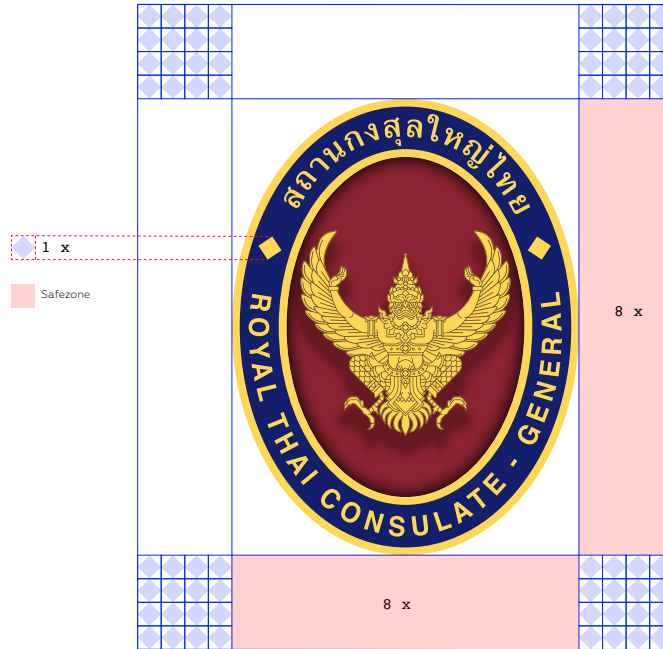

Pantone 202 c

C 10
M 97
Y 61
K 48

R 130
G 36
B 51

Pantone 2756 c

C 100
M 90
Y 00
K 30

R 26
G 32
B 109

Pantone 121 c

C 0
M 8
Y 69
K 0

R 250
G 212
B 80

Pantone 4485 c

C 24
M 42
Y 89
K 72

R 91
G 73
B 31

ROYAL THAI CONSULATE - GENERAL / ROYAL THAI EMBASSY LOGO
FINAL LOGO / SAFEZONE

ROYAL THAI CONSULATE - GENERAL / ROYAL THAI EMBASSY LOGO
FINAL LOGO / MINIMUM SIZE