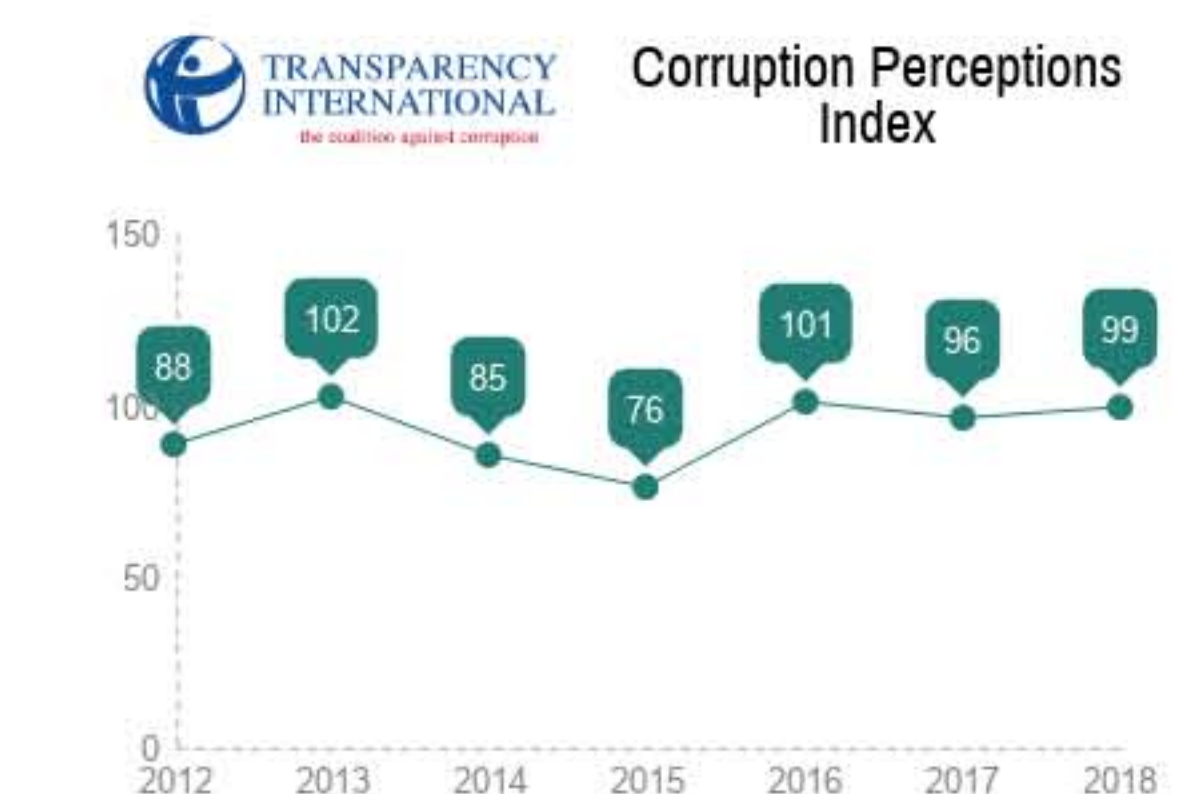

# THAILAND'S INTERNATIONAL RANKING

**Most popular city**  
for international tourists

**Best country**  
to start business

**Happiest economy**  
in the world