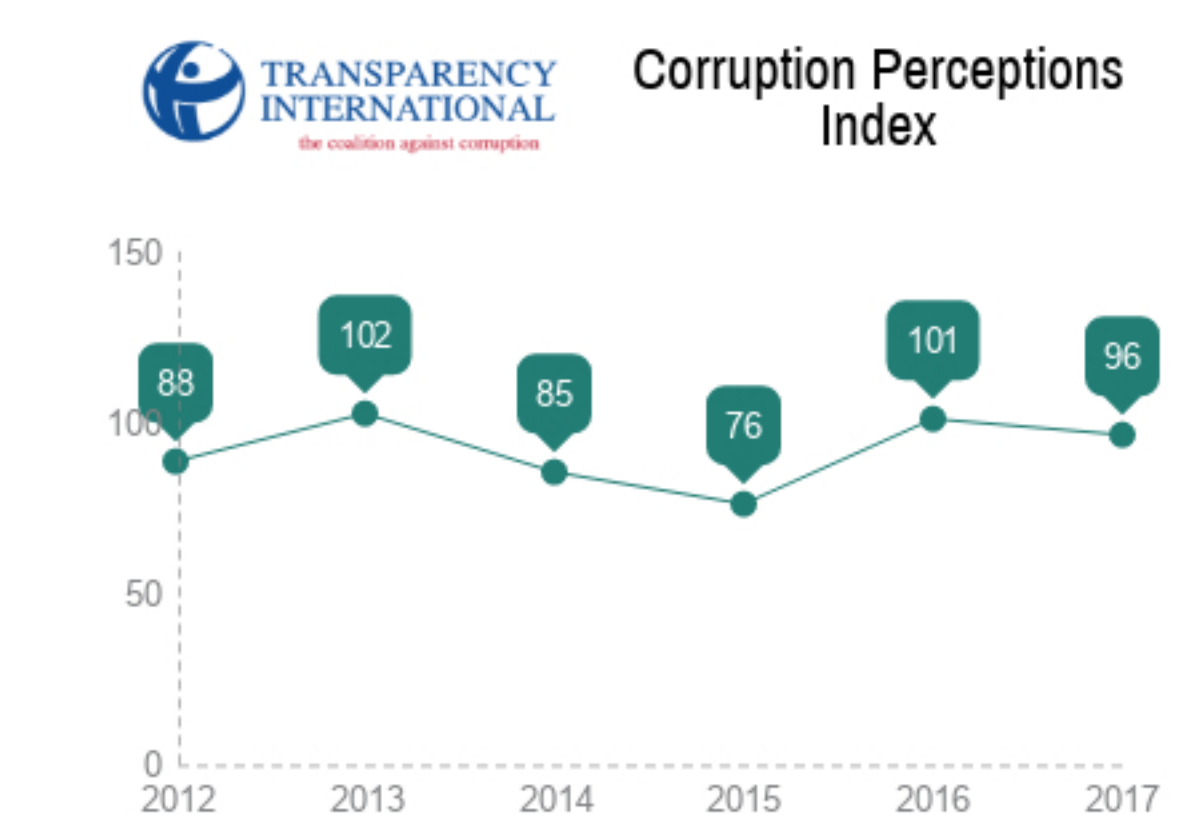

THAILAND'S INTERNATIONAL RANKING

Most popular city
for international tourists

Best country
to start business

Happiest economy
in the world

Organisations

Indexes

Organisations	Indexes	2008	2009	2010	2011	2012	2013	2014	2015	2016	2017	2018
World Bank Group	Ease of doing business index	15/178	13/181	12/183	19/183	17/183	18/185	18/189	26/189	49/189	46/190	26/190
IMD World Competitiveness Center	World Competitiveness Yearbook Ranking	27/55	26/57	26/58	27/59	30/59	27/60	29/60	30/61	28/61	27/63	30/63
World Economic Forum	Global Competitiveness Index	34/134	36/133	38/139	39/142	38/144	37/148	31/144	32/140	34/138	32/137	
Bloomberg	Misery Index								60/60	63/63	65/65	66/66
World Economic Forum	Networked Readiness Index	47/134	47/133	59/138		77/142	74/144	67/148	67/143	62/139		
United Nations	E-Government Development Index	64/183		76/184		92/191		102/193		77/193		
US News	Best Countries to Start a business									1/60	1/80	1/80
OECD	PISA Score								54/70 57/70 54/70			
Transparency International	Corruption Perceptions Index	80/180	84/180	78/178	80/182	88/174	102/175	85/174	76/167	101/176	96/180	
Cornell University, INSEAD and the World Intellectual Property Organization (WIPO)	The Global Innovation Index	44-130	60/132		48/125	57/141	57/142	48/143	55/141	52/128	51/127	
Corporate Knights	Measuring Sustainability Disclosure						40/45	27/46	17/45	13/45	10/55	
The Telecommunication Development Sector (ITU-D)	The ICT Development Index	80/151		89/152		91/166	81/166		74/167	79/174	78/176	