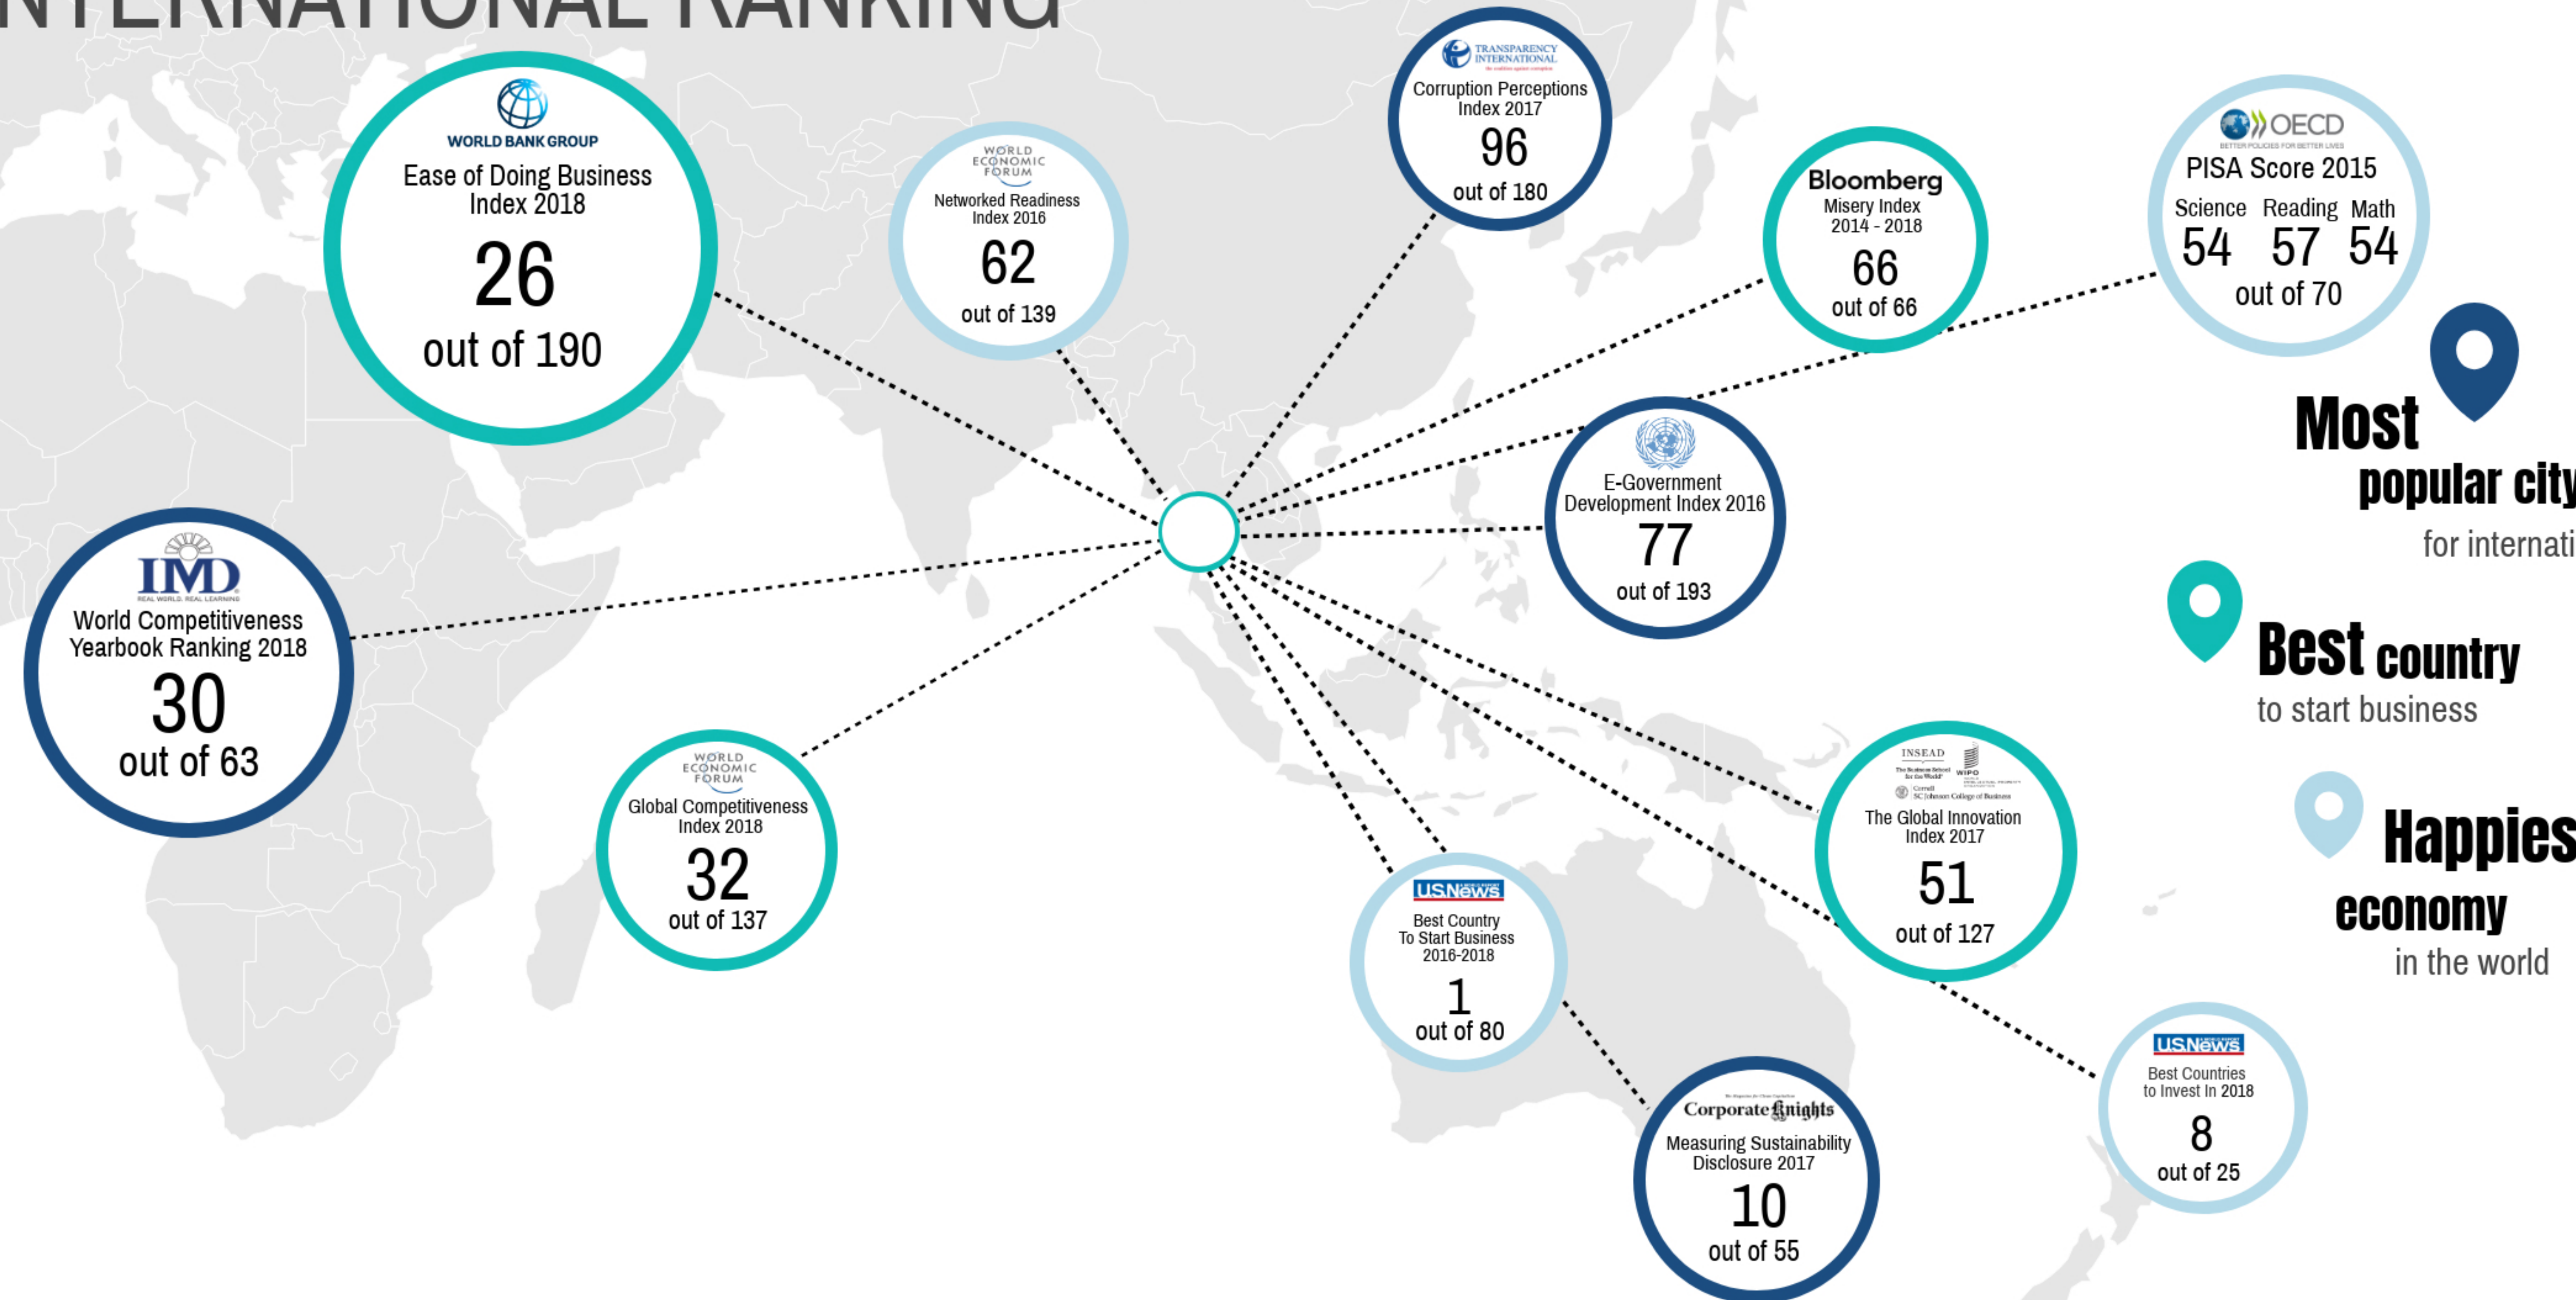

THAILAND'S INTERNATIONAL RANKING

Most popular city
for international tourists

Best country
to start business

Happiest economy
in the world

Organisations

Indexes

Organisations	Indexes	2008	2009	2010	2011	2012	2013	2014	2015	2016	2017	2018
World Bank Group	Ease of doing business index	15/178	13/181	12/183	19/183	17/183	18/185	18/189	26/189	49/189	46/190	26/190
IMD World Competitiveness Center	World Competitiveness Yearbook Ranking	27/55	26/57	26/58	27/59	30/59	27/60	29/60	30/61	28/61	27/63	30/63
World Economic Forum	Global Competitiveness Index	34/134	36/133	38/139	39/142	38/144	37/148	31/144	32/140	34/138	32/137	
Bloomberg	Misery Index								60/60	63/63	65/65	66/66
World Economic Forum	Networked Readiness Index	47/134	47/133	59/138		77/142	74/144	67/148	67/143	62/139		
United Nations	E-Government Development Index	64/183		76/184		92/191		102/193		77/193		
US News	Best Countries to Start a business									1/60	1/80	1/80
OECD	PISA Score								54/70 57/70 54/70			
Transparency International	Corruption Perceptions Index	80/180	84/180	78/178	80/182	88/174	102/175	85/174	76/167	101/176	96/180	
Cornell University, INSEAD and the World Intellectual Property Organization (WIPO)	The Global Innovation Index	44-130	60/132		48/125	57/141	57/142	48/143	55/141	52/128	51/127	
Corporate Knights	Measuring Sustainability Disclosure						40/45	27/46	17/45	13/45	10/55	
The Telecommunication Development Sector (ITU-D)	The ICT Development Index	80/151		89/152		91/166	81/166		74/167	79/174	78/176	